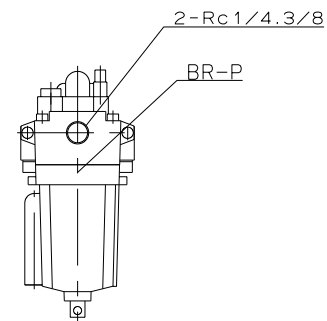

Port Size	
Rc1/4 (8A)	Rc3/8 (10A)

Port Size
Rc1/2 (15A)

Model:  
LU21-04-8A.10A.15A  
LU21S-04-8A.10A.15A  
Maker: KONAN  
File Name: LU21-04