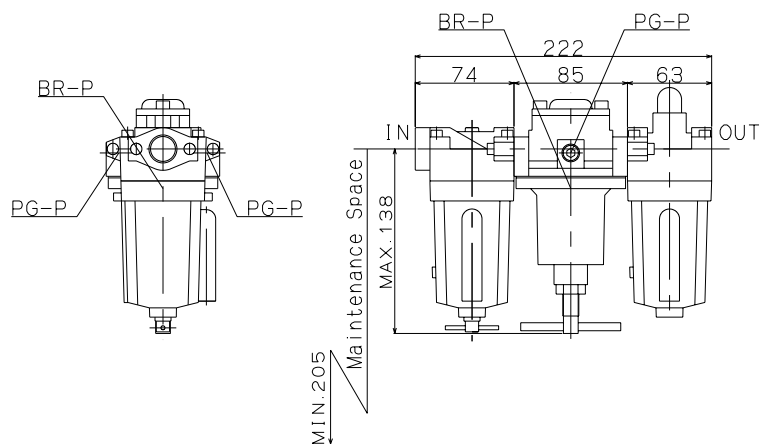

Port Size	
Rc1/4 (8A)	Rc3/8 (10A)

Port Size
Rc1/2 (15A)

Model:  
LU21-04-8A.10A.15A  
LU21S-04-8A.10A.15A  
Maker: KONAN  
File Name: LU21-04