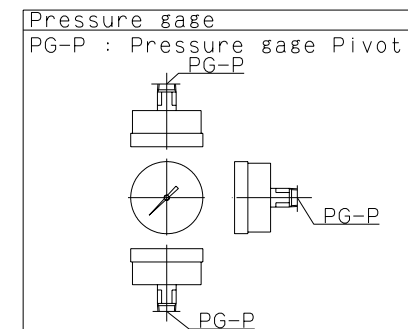

Port Size	
Rc1/4 (8A)	Rc3/8 (10A)

Port Size
Rc1/2 (15A)

Model:  
LU21-04-8A.10A.15A  
LU21S-04-8A.10A.15A  
Maker: KONAN  
File Name: LU21-04