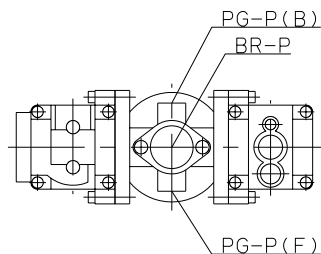

Port Size	
Rc1/4 (8A)	Rc3/8 (10A)

Port Size
Rc1/2 (15A)

Model:  
LU21-04-8A.10A.15A  
LU21S-04-8A.10A.15A  
Maker: KONAN  
File Name: LU21-04