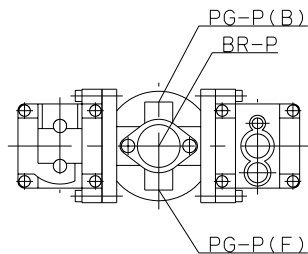

Port Size	
Rc1/4 (8A)	Rc3/8 (10A)

Port Size
Rc1/2 (15A)

Model:  
LU21-04-8A.10A.15A  
LU21S-04-8A.10A.15A  
Maker: KONAN  
File Name: LU21-04