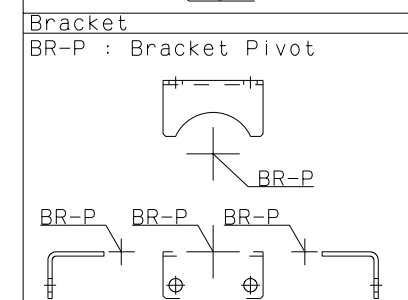

Port Size	
Rc1/4 (8A)	Rc3/8 (10A)

Port Size
Rc1/2 (15A)

Model:  
LU21-04-8A.10A.15A  
LU21S-04-8A.10A.15A  
Maker: KONAN  
File Name: LU21-04