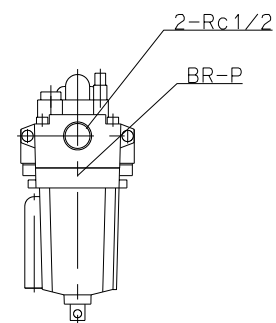

Port Size	
Rc1/4 (8A)	Rc3/8 (10A)

Port Size
Rc1/2 (15A)

Model:  
LU21-04-8A.10A.15A  
LU21S-04-8A.10A.15A  
Maker: KONAN  
File Name: LU21-04