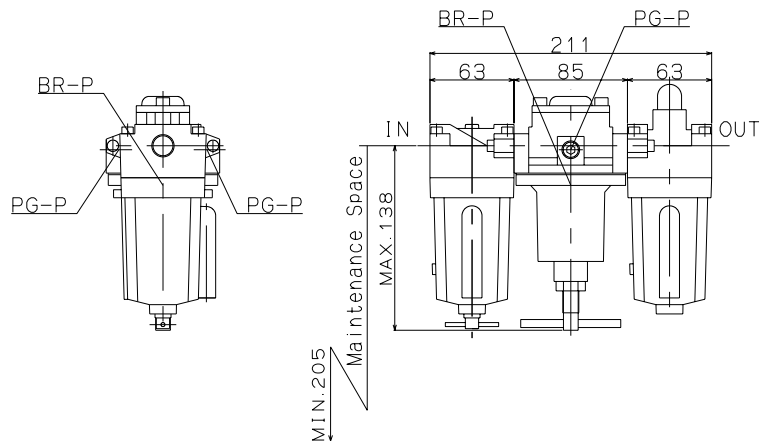

Port Size	
Rc1/4 (8A)	Rc3/8 (10A)

Port Size
Rc1/2 (15A)

Model:  
LU21-04-8A.10A.15A  
LU21S-04-8A.10A.15A  
Maker: KONAN  
File Name: LU21-04