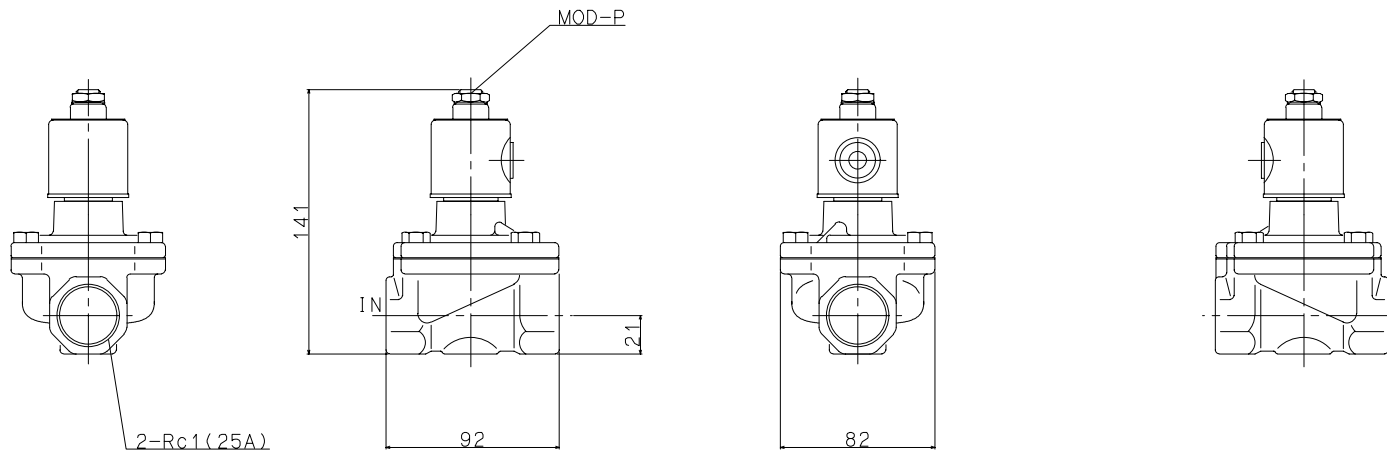

Manual Operating Device
 MOD-P:Manual Operating Device Pivot

JIS Symbol	
	
Model:	*S212B****F**
Maker:	KONAN
File Name:	YS212BF