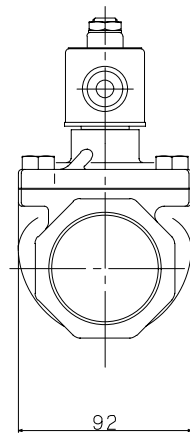

Manual Operating Device  
MOD-P:Manual Operating Device Pivot

JIS Symbol	
	
Model:	*S212B*****J**
Maker:	KONAN
File Name:	YS212BJ