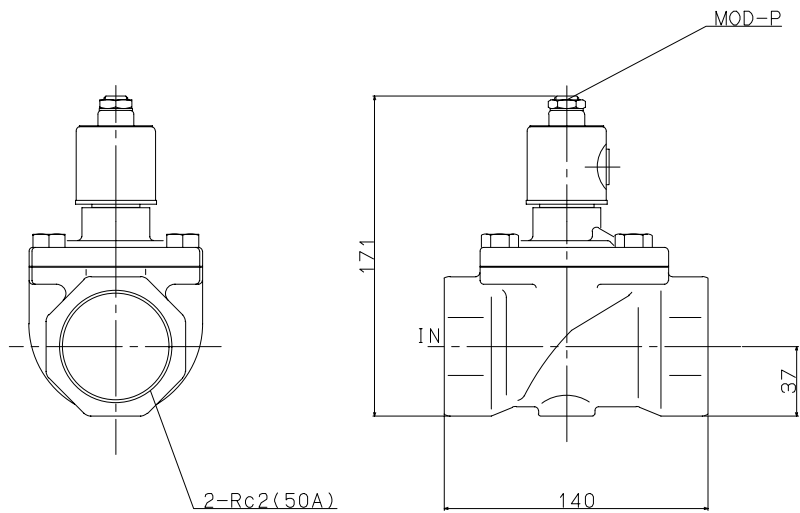

Manual Operating Device  
MOD-P:Manual Operating Device Pivot

JIS Symbol	
	
Model:	*S212B*****J**
Maker:	KONAN
File Name:	YS212BJ