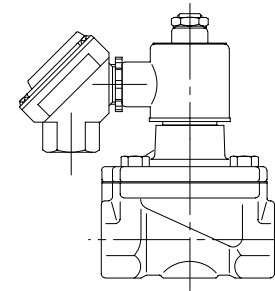

Manual Operating Device
 MOD-P:Manual Operating Device Pivot

JIS Symbol	
Model:	*S212T****F**
Maker:	KONAN
File Name:	YS212TF