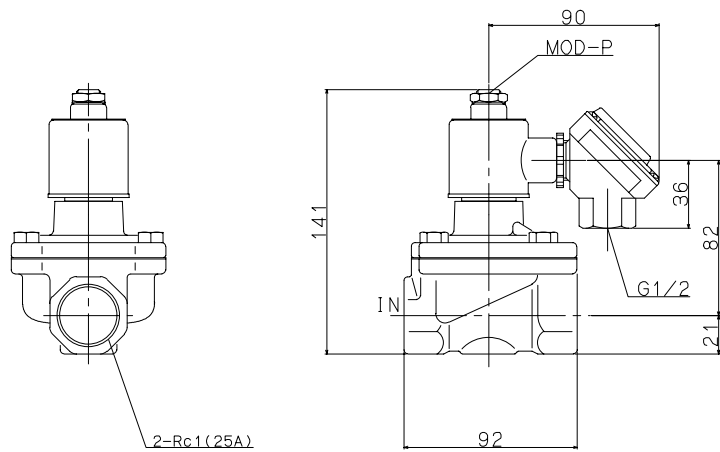

Manual Operating Device
 MOD-P:Manual Operating Device Pivot

JIS Symbol	
Model:	*S212T****F**
Maker:	KONAN
File Name:	YS212TF