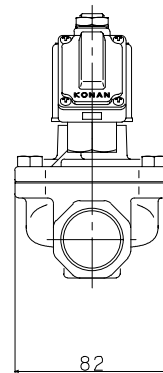

Manual Operating Device
 MOD-P:Manual Operating Device Pivot

JIS Symbol	
Model:	*S212T****F**
Maker:	KONAN
File Name:	YS212TF