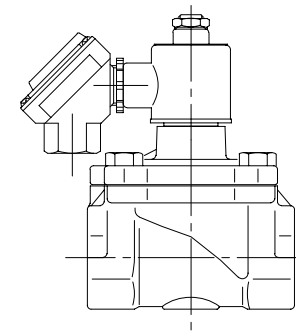

Port Size	
Rc1·1/4(32A)	Rc1·1/2(40A)
Manual Operating Device	
MOD-P:Manual Operating Device Pivot	
 MOD-P	

JIS Symbol	
Model:	*S212T****G** *S212T****H**
Maker:	KONAN
File Name:	YS212TH