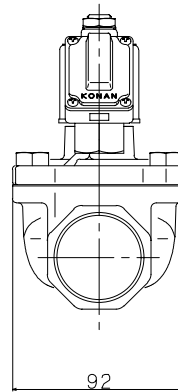

Port Size	
Rc1·1/4(32A)	Rc1·1/2(40A)
Manual Operating Device	
MOD-P:Manual Operating Device Pivot	
 MOD-P	

JIS Symbol	
Model:	*S212T****G** *S212T****H**
Maker:	KONAN
File Name:	YS212TH