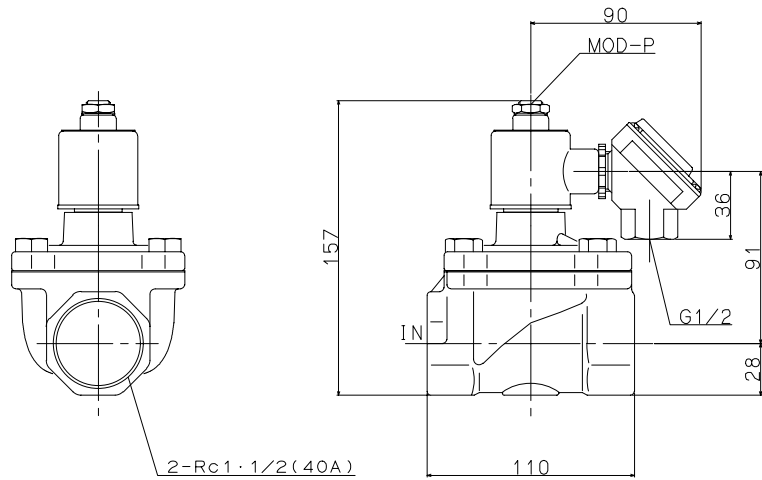

Port Size	
Rc1·1/4(32A)	Rc1·1/2(40A)
Manual Operating Device	
MOD-P:Manual Operating Device Pivot	
 MOD-P	

JIS Symbol	
Model:	*S212T****G** *S212T****H**
Maker:	KONAN
File Name:	YS212TH