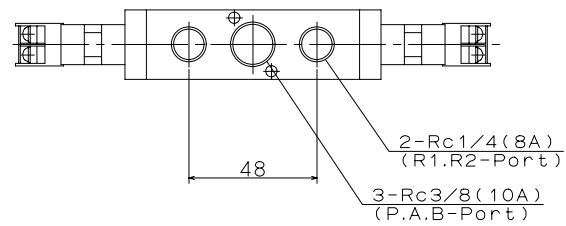

Manual push button

| | |
|-------------|--------------------------|
| JIS Symbol | |
| | |
| Model : | 454D202C-H 454D203C-H |
| Maker : | KONAN |
| File Name : | 454D203C-H |