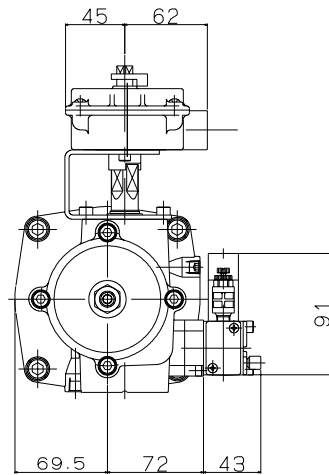

Section A-A'

View B-B'

Symbol

Model: TA2-080L-32

Maker: KONAN

File Name: TA2-080L-32