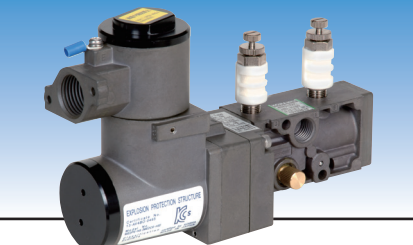

Gasket connection type

MVS2F-03-E2E-15A-AC100-C

Fluid	Compressed air
Insulation class	Class H
Rated voltage	AC100V (50/60Hz) AC200V (50/60Hz) DC24 DC100V etc.

Number of ports	Valve operation type	Port size
4-Port	Return	Rc1/4~Rc1/2 1/4NPT~1/2NPT
	Hold	
5-Port	Return	Rc1/4~Rc1 1/4NPT~1NPT
	Hold	
	Closed center	
	Center open to exhaust Center open to pressure	

Direct piping, NAMUR interface type

4N4S102K-H01-H1B0

Fluid	Compressed air
Insulation class	Class H
Rated voltage	AC100V (50/60Hz) AC200V (50/60Hz) DC24 DC100V etc.

Number of ports	Valve operation type	Port size
5-Port	Return	Rc1/4 1/4NPT
	Hold	