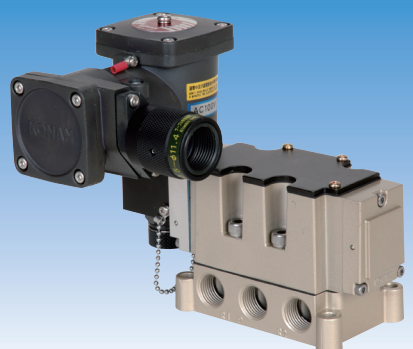

Pneumatic Solenoid Valves

Direct piping type

453S203C-E2E-AC100-C

Fluid	Compressed air
Insulation class	Class H
Rated voltage	AC100V (50/60Hz) AC200V (50/60Hz) DC24 DC100V etc.

Number of ports	Valve operation type	Port size
5-Port	Return	Rc1/4~Rc3/8 1/4NPT~3/8NPT
	Hold	

Gasket connection type

MVS2F-03-E2E-15A-AC100-C

Fluid	Compressed air
Insulation class	Class H
Rated voltage	AC100V (50/60Hz) AC200V (50/60Hz) DC24 DC100V etc.

Number of ports	Valve operation type	Port size
4-Port	Return	Rc1/4~Rc1/2 1/4NPT~1/2NPT
	Hold	
5-Port	Return	Rc1/4~Rc1 1/4NPT~1NPT
	Hold	
	Closed center	
	Center open to exhaust Center open to pressure	